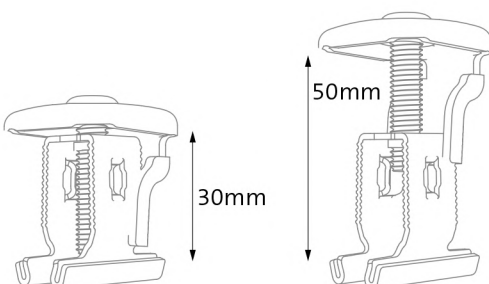

All panel heights, all functions, one clamp!

ONE FOR ALL!

RS1

RS1

The ultimate all-in-one-clamp for framed modules

This innovative masterpiece makes your next PV-project a whole lot easier. The RS1 works as mid- and end clamp. It is height adjustable and secures any framed PV panel starting from 30 mm up to 50 mm height. Twisting the RS1's head changes the functionality from end- to mid-clamp. Installation and positioning works one handed. At the same time it minimizes needed storage space and saves administrative costs in item management. The RS1 is a real time saver and generates savings over your entire value chain.

Innovative technology

- One clamp with dual functionality (mid- and end-clamp)
- Height adjustable (30-50 mm)

Universal

- Always the fitting clamp on site
- One clamp for all your projects
- For most common framed PV-modules in the market
- Applicable with all Renusol mounting systems

Click, adjust, fasten - done!

- 90° head twist for dual function
- Function adjustment on the roof
- One-handed installation and positioning in the rail

Optimized logistics and warehouse management

- Always the fitting component on stock
- 99% coverage of all your module fastening
- Reduces needed storage capacity - savings in warehouse management

Change from end- to mid clamp function by a simple 90° head twist

The integrated height adjustment fixes modules from 30mm to 50mm in height

For specific questions please contact us:

Sales department

Phone: +49 221 788707-19