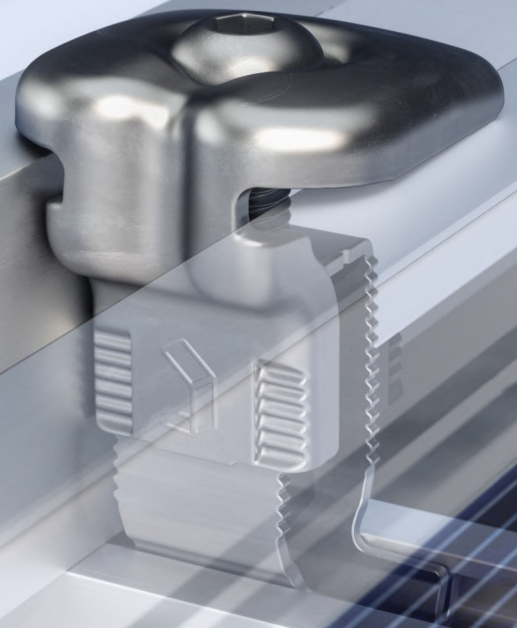

All panel heights, all functions, one clamp!

ONE FOR ALL!

RS1

RS1

The ultimate all-in-one-clamp for framed modules

This innovative masterpiece makes your next PV-project a whole lot easier. The RS1 works as mid- and end clamp. It is height adjustable and secures any framed PV panel starting from 30 mm up to 50 mm height. Twisting the RS1's head changes the functionality from end- to mid-clamp. Installation and positioning works one handed. At the same time it minimizes needed storage space and saves administrative costs in item management. The RS1 is a real time saver and generates savings over your entire value chain.

Innovative technology

- One clamp with dual functionality (mid- and end-clamp)
- Height adjustable (30-50 mm)

Universal

- Always the fitting clamp on site
- One clamp for all your projects
- For most common framed PV-modules in the market
- Applicable with all Renusol mounting systems

Click, adjust, fasten - done!

- 90° head twist for dual function
- Function adjustment on the roof
- One-handed installation and positioning in the rail

Optimized logistics and warehouse management

- Always the fitting component on stock
- 99% coverage of all your module fastening
- Reduces needed storage capacity - savings in warehouse management

Change from end- to mid clamp function by a simple 90° head twist

The integrated height adjustment fixes modules from 30mm to 50mm in height

For specific questions please contact us:

Sales department

Phone: +49 221 788707-19