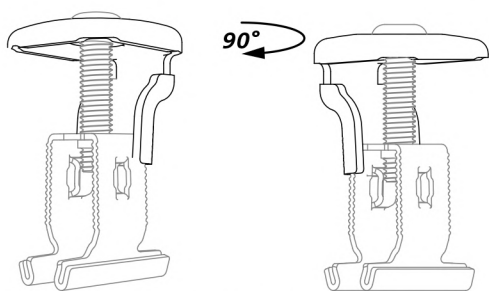

All panel heights, all functions, one clamp!

ONE FOR ALL!

RS1

RS1

The ultimate all-in-one-clamp for framed modules

This innovative masterpiece makes your next PV-project a whole lot easier. The RS1 works as mid- and end clamp. It is height adjustable and secures any framed PV panel starting from 30 mm up to 50 mm height. Twisting the RS1's head changes the functionality from end- to mid-clamp. Installation and positioning works one handed. At the same time it minimizes needed storage space and saves administrative costs in item management. The RS1 is a real time saver and generates savings over your entire value chain.

Innovative technology

- One clamp with dual functionality (mid- and end-clamp)
- Height adjustable (30-50 mm)

Universal

- Always the fitting clamp on site
- One clamp for all your projects
- For most common framed PV-modules in the market
- Applicable with all Renusol mounting systems

Click, adjust, fasten - done!

- 90° head twist for dual function
- Function adjustment on the roof
- One-handed installation and positioning in the rail

Optimized logistics and warehouse management

- Always the fitting component on stock
- 99% coverage of all your module fastening
- Reduces needed storage capacity - savings in warehouse management

Change from end- to mid clamp function by a simple 90° head twist

The integrated height adjustment fixes modules from 30mm to 50mm in height

For specific questions please contact us:

Sales department

Phone: +49 221 788707-19