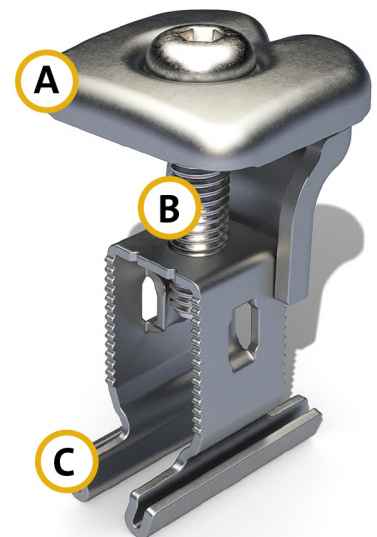

The RS1 consists of 3 components only:

A Clamp head

B Screw

C Foot

Renusol item no. 420080 (silver), 420080-B (black)