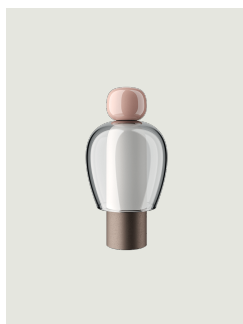

Easy Peasy,
Design by Luca Nichetto

Model Easy Peasy Lagoon

With a strong personality and a sculptural form reminiscing the shape of bells, Easy Peasy is a set of portable and rechargeable table lamps, consisting of two rounded elements, a body and a knob. Made of blown glass, *Easy Peasy* allows for personal customisation of the living spaces. Its portability, different shapes and colours, and the *dim-to-warm* functionality of its light source allow users to connect, play and interact with the variable configuration options.

Easy Peasy Lagoon	Light source	Knob: Technopolymer	Shade: Blown glass	Base : Metal	Code
 	LED Dim-to-Warm from 2700 K to 3300 K 3 W / 380 lm 2000 mA Battery CRI 90 MacAdam 3-Step	Turquoise	Honey	Brushed Gold	17081 8126

Easy Peasy Flamingo

Easy Peasy Kelp

Easy Peasy Chestnut