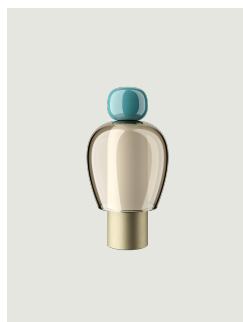

Easy Peasy,  
Design by Luca Nichetto

Model Easy Peasy Kelp

With a strong personality and a sculptural form reminiscing the shape of bells, Easy Peasy is a set of portable and rechargeable table lamps, consisting of two rounded elements, a body and a knob. Made of blown glass, *Easy Peasy* allows for personal customisation of the living spaces. Its portability, different shapes and colours, and the *dim-to-warm* functionality of its light source allow users to connect, play and interact with the variable configuration options.

Easy Peasy Kelp	Light source	Knob: Technopolymer	Shade: Blown glass	Base : Metal	Code
	LED Dim-to-Warm from 2700 K to 3300 K 3 W / 380 lm 2000 mA Battery CRI 90 MacAdam 3-Step	Green	Honey	Brushed Rose Gold	17081 7226

Ecodesign Regulation

The LED-only light source contained in this fixture must only be replaced by the manufacturer, its support service or similarly qualified personnel.

Options of Easy Peasy

Easy Peasy Flamingo

Easy Peasy Lagoon

Easy Peasy Chestnut