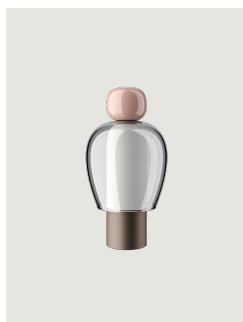

Options of Easy Peasy

Easy Peasy Flamingo