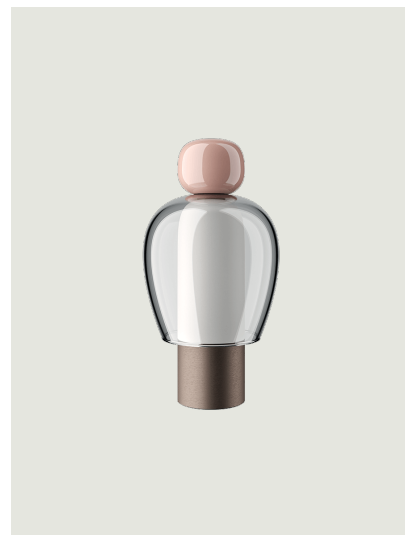

Easy Peasy,
Design by Luca Nichetto

Model Easy Peasy Flamingo

With a strong personality and a sculptural form reminiscing the shape of bells, Easy Peasy is a set of portable and rechargeable table lamps, consisting of two rounded elements, a body and a knob. Made of blown glass, *Easy Peasy* allows for personal customisation of the living spaces. Its portability, different shapes and colours, and the *dim-to-warm* functionality of its light source allow users to connect, play and interact with the variable configuration options.

Easy Peasy Flamingo	Light source	Knob: Technopolymer	Shade: Blown glass	Base : Metal	Code
 	LED Dim-to-Warm from 2700 K to 3300 K 3 W / 380 lm 2000 mA Battery CRI 90 MacAdam 3-Step	Pink	Grey	Brushed Bronze	17081 6226

Net weight: 0.85 kg

Parcels: 1

CE

IP20

Energy Saving

Dim-to-Warm

ERC

III