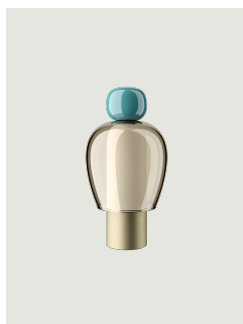

Easy Peasy,
Design by Luca Nichetto

Model Easy Peasy Flamingo

With a strong personality and a sculptural form reminiscing the shape of bells, Easy Peasy is a set of portable and rechargeable table lamps, consisting of two rounded elements, a body and a knob. Made of blown glass, *Easy Peasy* allows for personal customisation of the living spaces. Its portability, different shapes and colours, and the *dim-to-warm* functionality of its light source allow users to connect, play and interact with the variable configuration options.

Easy Peasy Flamingo	Light source	Knob: Technopolymer	Shade: Blown glass	Base : Metal	Code
 	LED Dim-to-Warm from 2700 K to 3300 K 3 W / 380 lm 2000 mA Battery CRI 90 MacAdam 3-Step	Pink	Grey	Brushed Bronze	17081 6226

Easy Peasy Lagoon

Easy Peasy Kelp

Easy Peasy Chestnut