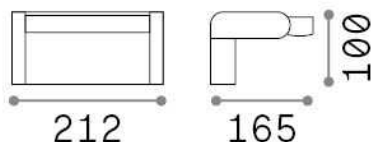

General info

Outdoor - Wall lamps

Ean	8021696326863
Item	SWIPE AP GRIGIO
Installation	Wall lamps
Guarantee	5 years
Gross weight	1.2 kg
Volume	0.005463 m ³

Technical info

Net weight	1.2 kg
Insulation class	I
Protection index	IP54
Compliance	CE
Operating temperature	-15° ~ +45 °C
Dimmer	NO, On-Off
Power output	220-240 V AC 50/60 Hz
Power supply	In-built, included Replaceable (by qualified operators only), electronic
Adjustability	vert. 0°-350°

Source info

Integrated source	Integrated LED module
Replaceable source	No
Power	LED 20,5 W
Emission	Direct
Max consumption	max 20,50 W
Features LED	LED SMD
CCT LED	3000 K
Duration LED (t. 25°C)	50000 h
CRI	> 90
Light beam	105°
Light beam flux	2000 lm
Useful light flux	1390 lm
Photobiological risk	1
Bulb included	1 - E14 OLIVA 4W 3000K CRI80 SATIN