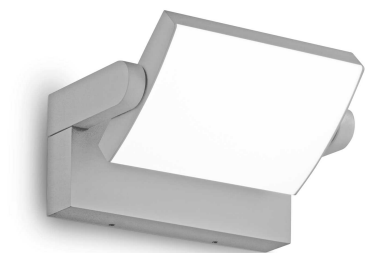

General info

Outdoor - Wall lamps

Ean	8021696326863
Item	SWIPE AP GRIGIO
Installation	Wall lamps
Guarantee	5 years
Gross weight	1.2 kg
Volume	0.005463 m ³

Technical info

Net weight	1.2 kg
Insulation class	I
Protection index	IP54
Compliance	CE
Operating temperature	-15° ~ +45 °C
Dimmer	NO, On-Off
Power output	220-240 V AC 50/60 Hz
Power supply	In-built, included Replaceable (by qualified operators only), electronic
Adjustability	vert. 0°-350°

Source info

Integrated source	Integrated LED module
Replaceable source	No
Power	LED 20,5 W
Emission	Direct
Max consumption	max 20,50 W
Features LED	LED SMD
CCT LED	3000 K
Duration LED (t. 25°C)	50000 h
CRI	> 90
Light beam	105°
Light beam flux	2000 lm
Useful light flux	1390 lm
Photobiological risk	1
Bulb included	1 - E14 OLIVA 4W 3000K CRI80 SATIN