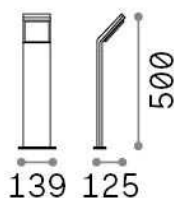

General info

Outdoor - Floor lamps

Ean	8021696322582
Item	STYLE PT H050 BIANCO 4000K
Installation	Floor lamps
Guarantee	5 years
Gross weight	1.02 kg
Volume	0.012167 m ³

Technical info

Net weight	1.02 kg
Insulation class	I
Protection index	IP54
Compliance	CE
Operating temperature	-15° ~ +45 °C
Dimmer	NO, On-Off
Power output	100-240 V AC 50/60 Hz
Power supply	In-built, included Replaceable (by qualified operators only), electronic

Source info

Integrated source	Integrated LED module
Replaceable source	No
Power	9 W
Emission	Direct
Max consumption	max 9,00 W
Features LED	LED SMD
CCT LED	4000 K
Duration LED (t. 25°C)	30000 h
CRI	> 80
Light beam	120°
Light beam flux	1100 lm
Useful light flux	960 lm