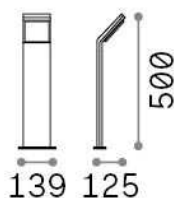

## Outdoor - Floor lamps

<b>Ean</b>	8021696322568
<b>Item</b>	STYLE PT H050 COFFEE 4000K
<b>Installation</b>	Floor lamps
<b>Guarantee</b>	5 years
<b>Gross weight</b>	1.02 kg
<b>Volume</b>	0.012167 m <sup>3</sup>