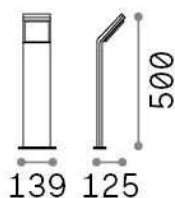

General info

Outdoor - Floor lamps

Ean	8021696322544
Item	STYLE PT H050 GRIGIO 4000K
Installation	Floor lamps
Guarantee	5 years
Gross weight	1.02 kg
Volume	0.012167 m ³

Technical info

Net weight	1.02 kg
Insulation class	I
Protection index	IP54
Compliance	CE
Operating temperature	-15° ~ +45 °C
Dimmer	NO, On-Off
Power output	100-240 V AC 50/60 Hz
Power supply	In-built, included Replaceable (by qualified operators only), electronic

Source info

Integrated source	Integrated LED module
Replaceable source	No
Power	9 W
Emission	Direct
Max consumption	max 9,00 W
Features LED	LED SMD
CCT LED	4000 K
Duration LED (t. 25°C)	30000 h
CRI	> 80
Light beam	120°
Light beam flux	1100 lm
Useful light flux	850 lm