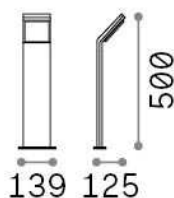

General info

Outdoor - Floor lamps

Ean	8021696322506
Item	STYLE PT H050 NERO 4000K
Installation	Floor lamps
Guarantee	5 years
Gross weight	1.02 kg
Volume	0.012167 m ³

Technical info

Net weight	1.02 kg
Insulation class	I
Protection index	IP54
Compliance	CE
Operating temperature	-15° ~ +45 °C
Dimmer	NO, On-Off
Power output	100-240 V AC 50/60 Hz
Power supply	In-built, included Replaceable (by qualified operators only), electronic

Source info

Integrated source	Integrated LED module
Replaceable source	No
Power	9 W
Emission	Direct
Max consumption	max 9,00 W
Features LED	LED SMD
CCT LED	4000 K
Duration LED (t. 25°C)	30000 h
CRI	> 80
Light beam	120°
Light beam flux	1100 lm
Useful light flux	830 lm