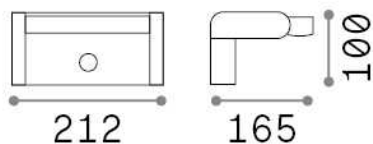

Source info

Integrated source	Integrated LED module
Replaceable source	-
Power	LED 21W
Emission	Direct
Max consumption	max 21,00 W
Features LED	LED SMD
CCT	3000 K
Duration LED (t. 25°C)	50000 h
CRI	> 80
Light beam	105°
Light beam flux	2300 lm
Useful light flux	1320 lm
Photobiological risk	1
Standby power	< 0.50