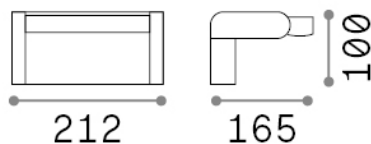

General info

Outdoor - Wall

Ean	8021696307169
Item	SWIPE AP COFFEE
Installation	Wall
Guarantee	5 years
Gross weight	1.3 kg
Volume	0.005463 m ³

Technical info

Net weight	1.2 kg
Insulation class	I
Protection index	IP54
Compliance	CE
Operating temperature	-
Dimmer	Non-dimmable
Power output	220-240 V AC 50/60 Hz
Power supply	In-built, included Replaceable (by qualified operators only), electronic
Adjustability	vert. 0-350°

Source info

Integrated source	Integrated LED module
Replaceable source	-
Power	LED 20,5W
Emission	Direct
Max consumption	max 20,50 W
Features LED	LED SMD
CCT	3000 K
Duration LED (t. 25°C)	50000 h
CRI	> 80
Light beam	105°
Light beam flux	2300 lm
Useful light flux	1320 lm
Photobiological risk	1