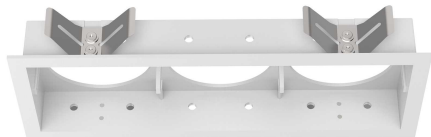

General info

Technical - Accessories

Ean	8021696287928
Item	BENTO FRAME SQUARE TRIPLE WH
Installation	Accessories
Guarantee	5 years
Gross weight	0.4 kg
Volume	0.000594 m ³

Technical info

Net weight	0.3 kg
Compliance	-
Full load efficiency	X
Accessory type	Required
Recessed specifications	197 x 71 - h. \geq 150 , 1-25