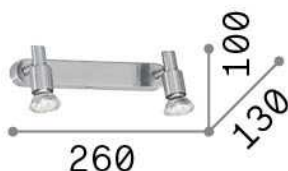

Source info

Integrated source	Light bulb (included)
Replaceable source	Replaceable
Power	GU10 max 2 x 50 W
Emission	Direct
Max consumption	-
Bulb included	EAN 8021696123943 - GU10 07W 640Lm 3000K