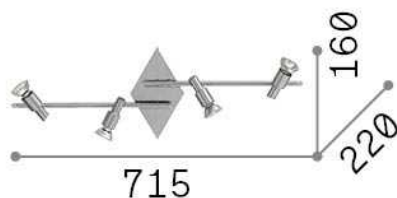

General info

DECORATIVO - Ceiling

Indoor ceiling or wall mounted adjustable projector with multiple sources and direct light emission

Ean	8021696287812
Item	SLEM PL4 OTTONE
Installation	Ceiling, Wall
Guarantee	5 years
Gross weight	1.39 kg
Volume	0.015158 m ³

Technical info

Net weight	1.07 kg
Insulation class	I
Protection index	IP20
Compliance	CE
Operating temperature	0° ~ +40 °C
Dimmer	Non-dimmable
Power output	220-240 V AC
Power supply	Not required
Adjustability	YES

Source info

Integrated source	Light bulb (included)
Replaceable source	Replaceable
Power	GU10 max 4 x 50 W
Emission	Direct
Max consumption	-
Bulb included	EAN 8021696123943 - GU10 07W 640Lm 3000K