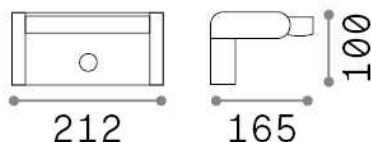

General info

Outdoor - Wall lamps

Ean	8021696287737
Item	SWIPE AP SENSOR NERO
Installation	Wall lamps
Guarantee	5 years
Gross weight	1.41 kg
Volume	0.005463 m ³

Technical info

Net weight	1.3 kg
Insulation class	I
Protection index	IP54
Compliance	CE
Operating temperature	-15° ~ +45 °C
Dimmer	NO, On-Off, PIR Motion Sensor
Power output	220-240 V AC 50/60 Hz
Power supply	In-built, included Replaceable (by qualified operators only), electronic
Adjustability	vert. 0°-350°

Source info

Integrated source	Integrated LED module
Replaceable source	No
Power	LED 21 W
Emission	Direct
Max consumption	max 21,00 W
Features LED	LED SMD
CCT LED	3000 K
Duration LED (t. 25°C)	50000 h
CRI	> 90
Light beam	105°
Light beam flux	2000 lm
Useful light flux	1390 lm
Photobiological risk	1
Standby power	< 0.50 W
Bulb included	1 - E14 OLIVA 4W 3000K CRI80 SATIN