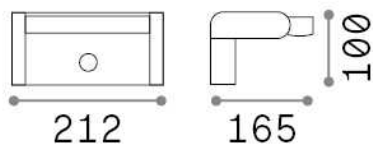

General info

Outdoor - Wall

Ean	8021696287737
Item	SWIPE AP SENSOR NERO
Installation	Wall
Guarantee	5 years
Gross weight	1.4 kg
Volume	0.005463 m ³

Technical info

Net weight	1.3 kg
Insulation class	I
Protection index	IP54
Compliance	CE
Operating temperature	-
Dimmer	Non-dimmable
Power output	220-240 V AC 50/60 Hz
Power supply	In-built, included Replaceable (by qualified operators only), electronic
Adjustability	vert. 0-350°

Source info

Integrated source	Integrated LED module
Replaceable source	-
Power	LED 21W
Emission	Direct
Max consumption	max 21,00 W
Features LED	LED SMD
CCT	3000 K
Duration LED (t. 25°C)	50000 h
CRI	> 80
Light beam	105°
Light beam flux	2300 lm
Useful light flux	1320 lm
Photobiological risk	1
Standby power	< 0.50