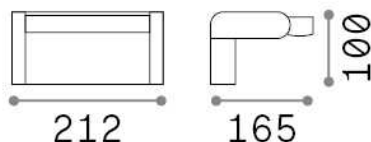

General info

Outdoor - Wall

Ean	8021696287706
Item	SWIPE AP NERO
Installation	Wall
Guarantee	5 years
Gross weight	1.3 kg
Volume	0.005463 m ³

Technical info

Net weight	1.2 kg
Insulation class	I
Protection index	IP54
Compliance	CE
Operating temperature	-
Dimmer	Non-dimmable
Power output	220-240 V AC 50/60 Hz
Power supply	In-built, included Replaceable (by qualified operators only), electronic
Adjustability	vert. 0-350°

Source info

Integrated source	Integrated LED module
Replaceable source	-
Power	LED 20,5W
Emission	Direct
Max consumption	max 20,50 W
Features LED	LED SMD
CCT	3000 K
Duration LED (t. 25°C)	50000 h
CRI	> 80
Light beam	105°
Light beam flux	2300 lm
Useful light flux	1320 lm
Photobiological risk	1