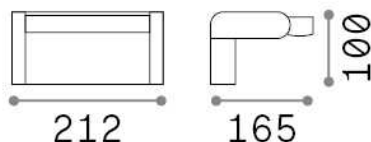

General info

Outdoor - Wall

Ean	8021696287690
Item	SWIPE AP BIANCO
Installation	Wall
Guarantee	5 years
Gross weight	1.3 kg
Volume	0.005463 m ³

Technical info

Net weight	1.2 kg
Insulation class	I
Protection index	IP54
Compliance	CE
Operating temperature	-
Dimmer	Non-dimmable
Power output	220-240 V AC 50/60 Hz
Power supply	In-built, included Replaceable (by qualified operators only), electronic
Adjustability	vert. 0-350°

Source info

Integrated source	Integrated LED module
Replaceable source	-
Power	LED 20,5W
Emission	Direct
Max consumption	max 20,50 W
Features LED	LED SMD
CCT	3000 K
Duration LED (t. 25°C)	50000 h
CRI	> 80
Light beam	105°
Light beam flux	2300 lm
Useful light flux	1320 lm
Photobiological risk	1