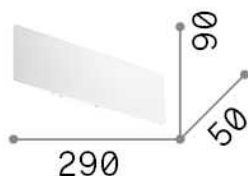

General info

DECORATIVO - Wall

Ean	8021696282169
Item	ZIG ZAG AP D29 3000K RAME
Installation	Wall
Guarantee	5 years
Gross weight	0.58 kg
Volume	0.00195 m ³

Technical info

Net weight	0.55 kg
Insulation class	I
Protection index	IP20
Compliance	-
Operating temperature	-
Dimmer	Non-dimmable
Power output	220-240 V AC
Power supply	-

Source info

Integrated source	-
Replaceable source	-
Power	LED 12,5W
Emission	-
Max consumption	-
Features LED	LED SMD SAMSUNG
CCT	3000 K
Duration LED (t. 25°C)	50000 h
CRI	> 80
Light beam flux	1450 lm
Bulb included	LED INTEGRATO 1450Lm 3000K - G9 3.5W 4000K CRI80 DIMM