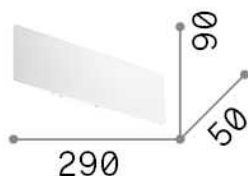

General info

DECORATIVO - Wall

Ean	8021696282145
Item	ZIG ZAG AP D29 3000K CROMO
Installation	Wall
Guarantee	5 years
Gross weight	0.7 kg
Volume	0.00195 m ³

Technical info

Net weight	0.65 kg
Insulation class	I
Protection index	IP20
Compliance	-
Operating temperature	-
Dimmer	Non-dimmable
Power output	220-240 V AC
Power supply	-

Source info

Integrated source	-
Replaceable source	-
Power	LED 12,5W
Emission	-
Max consumption	-
Features LED	LED SMD SAMSUNG
CCT	3000 K
Duration LED (t. 25°C)	50000 h
CRI	> 80
Light beam flux	1450 lm
Bulb included	LED INTEGRATO 1450Lm 3000K - G9 3.5W 4000K CRI80 DIMM