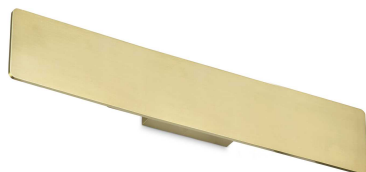

General info

DECORATIVO - Wall

Indoor wall mounted linear fitting with multiple integrated LED sources and indirect light emission

| | |
|---------------------|-----------------------------|
| Ean | 8021696282138 |
| Item | ZIG ZAG AP D53 3000K OTTONE |
| Installation | Wall |
| Guarantee | 5 years |
| Gross weight | 0.8 kg |
| Volume | 0.003386 m ³ |