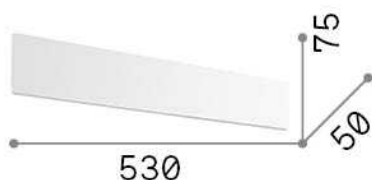

General info

DECORATIVO - Wall

Indoor wall mounted linear fitting with multiple integrated LED sources and indirect light emission

| | |
|---------------------|-----------------------------|
| Ean | 8021696282138 |
| Item | ZIG ZAG AP D53 3000K OTTONE |
| Installation | Wall |
| Guarantee | 5 years |
| Gross weight | 0.8 kg |
| Volume | 0.003386 m ³ |

Source info

| | |
|-------------------------------|-----------------------|
| Integrated source | Integrated LED module |
| Replaceable source | No |
| Power | LED 23 W |
| Emission | Indirect |
| Max consumption | max 23 W |
| Features LED | LED SMD SAMSUNG |
| CCT | 3000 K |
| Duration LED (t. 25°C) | 50000 h |
| CRI | > 80 |
| Light beam flux | 2900 lm |
| Useful light flux | 2600 lm |
| Photobiological risk | 1 |
| Standby power | < 0.50 W |