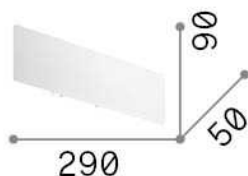

Source info

Integrated source	Integrated LED module
Replaceable source	No
Power	LED 12,5 W
Emission	Indirect
Max consumption	max 12,5 W
Features LED	LED SMD SAMSUNG
CCT	3000 K
Duration LED (t. 25°C)	50000 h
CRI	> 80
Light beam flux	1450 lm
Useful light flux	1310 lm
Photobiological risk	1
Standby power	< 0.50 W