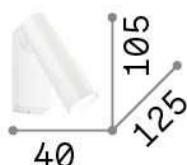

Source info

Integrated source	Integrated LED module
Replaceable source	Replaceable (by qualified operators only)
Power	LED 7 W
Emission	Direct
Max consumption	max 7 W
Features LED	LED COB CREE
CCT	3000 K
Duration LED (t. 25°c)	20000 h
CRI	> 80
SDCM	3
Light beam	30°
Light beam flux	580 lm
Useful light flux	400 lm
Photobiological risk	1
Standby power	< 0.50 W