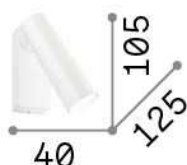

General info

DECORATIVO - Wall

Indoor wall mounted projector with integrated LED sources, in-built switch and direct light emission

Ean	8021696280998
Item	PIPE AP BIANCO
Installation	Wall
Guarantee	5 years
Gross weight	0.47 kg
Volume	0.000945 m ³

Source info

Integrated source	Integrated LED module
Replaceable source	Replaceable (by qualified operators only)
Power	LED 7 W
Emission	Direct
Max consumption	max 7 W
Features LED	LED COB CREE
CCT	3000 K
Duration LED (t. 25°c)	20000 h
CRI	> 80
SDCM	3
Light beam	30°
Light beam flux	580 lm
Useful light flux	400 lm
Photobiological risk	1
Standby power	< 0.50 W