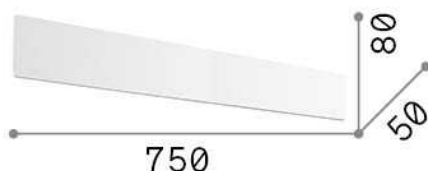

Source info

Integrated source	Integrated LED module
Replaceable source	No
Power	LED 30 W
Emission	Indirect
Max consumption	max 30 W
Features LED	LED SMD SAMSUNG
CCT	4000 K
Duration LED (t. 25°C)	50000 h
CRI	> 80
Light beam flux	4300 lm
Useful light flux	3870 lm
Photobiological risk	1
Standby power	< 0.50 W