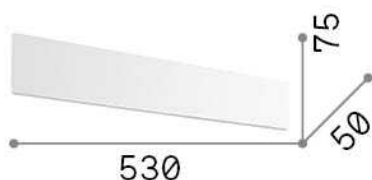

General info

DECORATIVO - Wall

Indoor wall mounted linear fitting with multiple integrated LED sources and indirect light emission

Ean	8021696277240
Item	ZIG ZAG AP D53 4000K BIANCO
Installation	Wall
Guarantee	5 years
Gross weight	0.8 kg
Volume	0.003386 m ³

Source info

Integrated source	Integrated LED module
Replaceable source	No
Power	LED 23 W
Emission	Indirect
Max consumption	max 23 W
Features LED	LED SMD SAMSUNG
CCT	4000 K
Duration LED (t. 25°C)	50000 h
CRI	> 80
Light beam flux	3050 lm
Useful light flux	2730 lm
Photobiological risk	1
Standby power	< 0.50 W