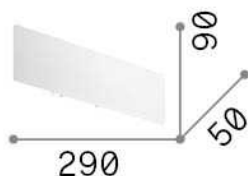

General info

DECORATIVO - Wall

Indoor wall mounted linear fitting with multiple integrated LED sources and indirect light emission

Ean	8021696277233
Item	ZIG ZAG AP D29 4000K BIANCO
Installation	Wall
Guarantee	5 years
Gross weight	0.58 kg
Volume	0.00195 m ³

Source info

Integrated source	Integrated LED module
Replaceable source	No
Power	LED 12,5 W
Emission	Indirect
Max consumption	max 12,5 W
Features LED	LED SMD SAMSUNG
CCT	4000 K
Duration LED (t. 25°C)	50000 h
CRI	> 80
Light beam flux	1550 lm
Useful light flux	1380 lm
Photobiological risk	1
Standby power	< 0.50 W