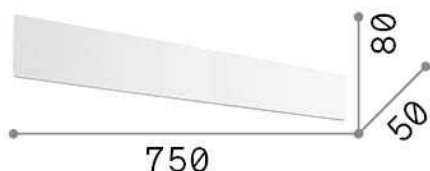

General info

DECORATIVO - Wall

Indoor wall mounted linear fitting with multiple integrated LED sources and indirect light emission

Ean	8021696277219
Item	ZIG ZAG AP D75 3000K BIANCO
Installation	Wall
Guarantee	5 years
Gross weight	1.3 kg
Volume	0.004693 m ³

Source info

Integrated source	Integrated LED module
Replaceable source	No
Power	LED 30 W
Emission	Indirect
Max consumption	max 30 W
Features LED	LED SMD SAMSUNG
CCT	3000 K
Duration LED (t. 25°C)	50000 h
CRI	> 80
Light beam flux	4100 lm
Useful light flux	3680 lm
Photobiological risk	1
Standby power	< 0.50 W