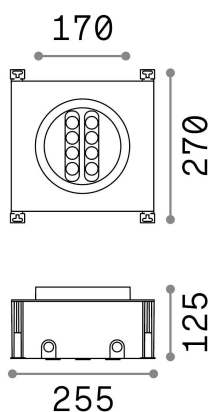

## Outdoor - Recessed

Outdoor ground recessed adjustable projector with integrated LED sources and direct light emission

|              |                  |
|--------------|------------------|
| Ean          | 8021696277028    |
| Item         | TAURUS PT 13W    |
| Installation | Recessed (Floor) |
| Guarantee    | 5 years          |
| Gross weight | 4.4 kg           |
| Volume       | -                |

## Technical info

|                         |  |
|-------------------------|--|
| Net weight              | 3.25 kg  |
| Insulation class        | I  |
| Protection index        | IP67   |
| Compliance              | CE   |
| Operating temperature   | -15° ~ +45 °C  |
| Dimmer                  | Non-dimmable, On-Off   |
| Power output            | 220-240 V AC 50/60 Hz  |
| Power supply            | In-built, included<br>Replaceable (by qualified operators only),<br>electronic |
| Recessed specifications | 270 x 270 - h. ≥ 125 , -   |
| Load resistance         | IK10   |
| Adjustability           | vert. +/-30°   |