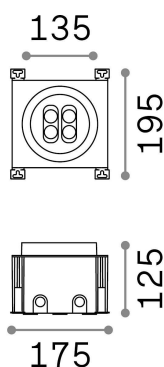

General info

Outdoor - Recessed

Outdoor ground recessed adjustable projector with integrated LED sources and direct light emission

Ean	8021696277011
Item	TAURUS PT 10W
Installation	Recessed (Floor)
Guarantee	5 years
Gross weight	2.53 kg
Volume	-

Technical info

Net weight	1.98 kg
Insulation class	I
Protection index	IP67
Compliance	CE
Operating temperature	-15° ~ +45 °C
Dimmer	Non-dimmable, On-Off
Power output	220-240 V AC 50/60 Hz
Power supply	In-built, included Replaceable (by qualified operators only), electronic
Recessed specifications	190 x 190 - h. ≥ 125 , -
Load resistance	IK09
Adjustability	vert. +/-30°

Source info

Integrated source	Integrated LED module
Replaceable source	Replaceable (by qualified operators only)
Power	LED 10 W
Emission	Direct
Max consumption	max 10 W
Features LED	LED SMD OSRAM
CCT	3000 K
Duration LED (t. 25°c)	50000 h
CRI	> 80
Light beam	30°
Light beam flux	860 lm
Useful light flux	640 lm
Standby power	< 0.50 W