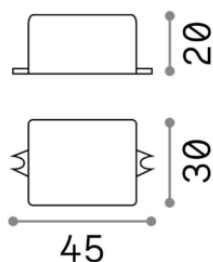

## Outdoor - Accessories

<b>Ean</b>	8021696276526
<b>Item</b>	ALIEN DRIVER ON-OFF 10W 350mA
<b>Installation</b>	Driver
<b>Guarantee</b>	5 years
<b>Gross weight</b>	0.06 kg
<b>Volume</b>	2.7e-05 m <sup>3</sup>