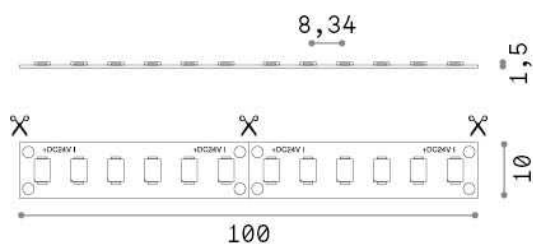

General info

Lampadine e accessori - Strip led

Indoor dimmable LED strip with integrated LED sources and direct light emission

Ean	8021696272481
Item	STRIP LED 14W 3000K IP20
Installation	Slot / Tesi / Vision profile
Guarantee	5 years
Gross weight	0.19 kg
Volume	0.000326 m ³

Technical info

Net weight	0.11 kg
Insulation class	3
Compliance	CE
Power output	24 V DC
Dimmer	Dimmable, Phase-cut
Power supply	Required, remoted, not included
Protection index	20
Operating temperature	0° ~ +40 °C
Lunghezza fornita	L 5000 x H 1 x P 10 mm
Segmento di taglio	50 cm
Accessories not included	Remote driver

Source info

Power	75 W
Emission	Direct
Max consumption	max (1 m) 15 W
CCT	3000 K
Duration LED (t. 25°C)	35000 h
CRI	> 90
SDCM	3
Light beam	7250 lm
Useful light flux	(1 m) 1450 lm