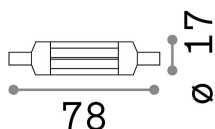

## Lampadine e accessori - Lampadine r7s

Dimmable light bulb with integrated LED sources and diffuse light emission

<b>Ean</b>	8021696272382
<b>Item</b>	R7s 06W 0900Lm 4000K DIM
<b>Installation</b>	Light bulb
<b>Guarantee</b>	5 years
<b>Gross weight</b>	0.01 kg
<b>Volume</b>	3.4e-05 m <sup>3</sup>

## Source info

<b>Power</b>	6 W
<b>Emission</b>	Diffuse
<b>Max consumption</b>	max 5,9 W
<b>CCT</b>	4000 K
<b>Duration LED (t. 25°C)</b>	20000 h
<b>CRI</b>	> 80
<b>Light beam</b>	480 lm
<b>Useful light flux</b>	480 lm
<b>Standby power</b>	< 0.50 W