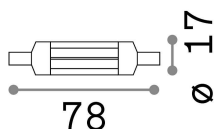

General info

Lampadine e accessori - Lampadine r7s

Non-dimmable light bulb with integrated LED sources and diffuse light emission

Ean	8021696272375
Item	R7s 06W 0900Lm 4000K
Installation	Light bulb
Guarantee	5 years
Gross weight	0.01 kg
Volume	3.4e-05 m ³

Technical info

Net weight	0.01 kg
Insulation class	-
Compliance	CE
Power output	220-240 V AC 50 Hz
Dimmer	Non-dimmable, On-Off
Power supply	Not required

Source info

Power	7 W
Emission	Diffuse
Max consumption	max 6,9 W
CCT	4000 K
Duration LED (t. 25°C)	20000 h
CRI	> 80
Light beam	580 lm
Useful light flux	580 lm
Photobiological risk	EXEMPT
Standby power	< 0.50 W