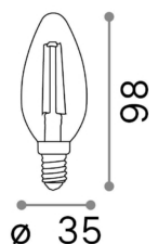

General info

Lampadine e accessori - Oliva

Ean	8021696271644
Item	E14 04W OLIVA TRASP 3000K CRI90
Installation	Light bulb
Guarantee	5 years
Gross weight	0.03 kg
Volume	0.000184 m ³

Technical info

Net weight	0.03 kg
Insulation class	-
Compliance	CE
Power output	220-240 V AC 50/60 Hz
Dimmer	Non-dimmable, On-Off
Power supply	Not required

Source info

Power	4W
Emission	Diffuse
Max consumption	max 4,10 W
CCT	3000 K
Duration LED (t. 25°C)	25000 h
CRI	> 90
Light beam	430 lm
Useful light flux	430 lm
Standby power	< 0.50