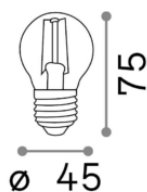

General info

Lampadine e accessori - Sfera

Ean	8021696271637
Item	E27 04W SFERA TRASP 2700K
Installation	Light bulb
Guarantee	5 years
Gross weight	0.05 kg
Volume	0.000272 m ³

Technical info

Net weight	0.04 kg
Insulation class	-
Compliance	CE
Power output	220-240 V AC 50/60 Hz
Dimmer	Non-dimmable, On-Off
Power supply	Not required

Source info

Power	4W
Emission	Diffuse
Max consumption	max 4,00 W
CCT	2700 K
Duration LED (t. 25°C)	25000 h
CRI	> 80
Light beam	490 lm
Useful light flux	490 lm
Standby power	< 0.50