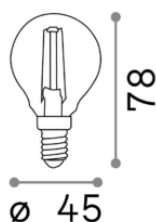

General info

Lampadine e accessori - Sfera

Ean	8021696271620
Item	E14 04W SFERA TRASP 3000K CRI90
Installation	Light bulb
Guarantee	5 years
Gross weight	0.03 kg
Volume	0.000272 m ³

Technical info

Net weight	0.03 kg
Insulation class	-
Compliance	CE
Power output	220-240 V AC 50/60 Hz
Dimmer	Non-dimmable, On-Off
Power supply	Not required

Source info

Power	4W
Emission	Diffuse
Max consumption	max 4,00 W
CCT	3000 K
Duration LED (t. 25°C)	25000 h
CRI	> 90
Light beam	420 lm
Useful light flux	420 lm
Standby power	< 0.50