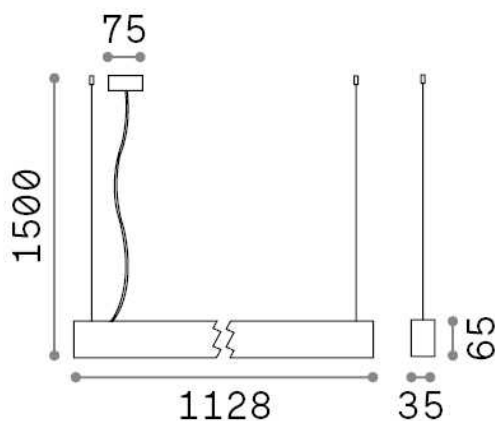

General info

Technical - Linear system

Indoor suspended linear fitting with integrated LED sources and direct light emission

Ean	8021696271200
Item	OFFICE SP 4000K BK
Installation	Suspension
Guarantee	5 years
Gross weight	1.86 kg
Volume	0.004128 m ³

Technical info

Net weight	1.82 kg
Insulation class	I
Protection index	IP20
Compliance	CE
Operating temperature	0° ~ +40 °C
Dimmer	Non-dimmable, On-Off
Power output	220-240 V AC 50/60 Hz
Power supply	In-built, included Replaceable (by qualified operators only), electronic
Load resistance	IK06

Source info

Integrated source	Integrated LED module
Replaceable source	Replaceable (by qualified operators only)
Power	30 W
Emission	Direct
Max consumption	max 30 W
Features LED	LED SMD
CCT	4000 K
Duration LED (t. 25°C)	50000 h
CRI	> 80
SDCM	-
Light beam	37°
UGR Maximum	< 16
Light beam flux	3100 lm
Useful light flux	2940 lm
Standby power	< 0.50 W