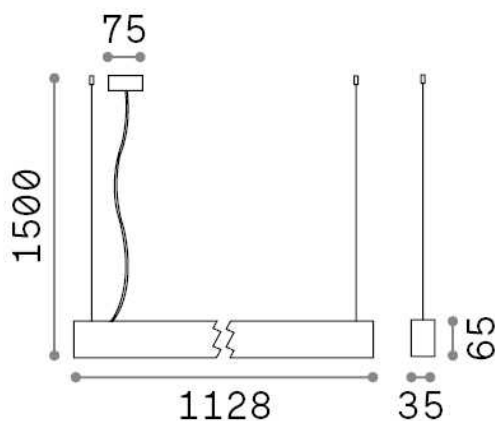

General info

Technical - Linear system

Indoor suspended linear fitting with integrated LED sources and direct light emission

Ean	8021696271187
Item	OFFICE SP 3000K BK
Installation	Suspension
Guarantee	5 years
Gross weight	1.86 kg
Volume	0.004128 m ³

Technical info

Net weight	1.82 kg
Insulation class	I
Protection index	IP20
Compliance	CE
Operating temperature	0° ~ +40 °C
Dimmer	Non-dimmable, On-Off
Power output	220-240 V AC 50/60 Hz
Power supply	In-built, included Replaceable (by qualified operators only), electronic
Load resistance	IK06

Source info

Integrated source	Integrated LED module
Replaceable source	Replaceable (by qualified operators only)
Power	30 W
Emission	Direct
Max consumption	max 30 W
Features LED	LED SMD
CCT	3000 K
Duration LED (t. 25°C)	50000 h
CRI	> 80
SDCM	-
Light beam	37°
UGR Maximum	< 16
Light beam flux	2800 lm
Useful light flux	2640 lm
Standby power	< 0.50 W