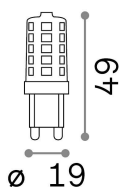

General info

Lampadine e accessori - Lampadine g9

Ean	8021696270968
Item	G9 3.2W 280Lm 2700K
Installation	Light bulb
Guarantee	5 years
Gross weight	0.02 kg
Volume	2.4e-05 m ³

Technical info

Net weight	0.02 kg
Insulation class	-
Compliance	CE
Power output	220-240 V AC 50 Hz
Dimmer	Non-dimmable, On-Off
Power supply	Not required

Source info

Power	3W
Emission	Diffuse
Max consumption	max 3,40 W
CCT	2700 K
Duration LED (t. 25°C)	15000 h
CRI	> 80
Light beam	350 lm
Useful light flux	350 lm
Standby power	< 0.50