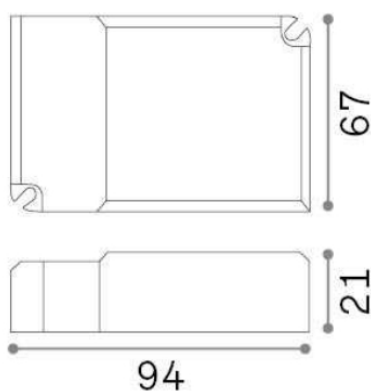

General info

DECORATIVO - Accessories

Ean	8021696270586
Item	FLY D45 DRIVER 1-10V/PUSH 32W 700mA
Installation	Driver
Guarantee	5 years
Gross weight	0.2 kg
Volume	0.000249 m ³

Technical info

Net weight	0.12 kg
Insulation class	II
Protection index	IP20
Compliance	CE
Dimmer	Dimmable, 1-10V / Push
Accessory type	Optional
Power output	220-240 V AC max 700 mA CC 50/60 Hz