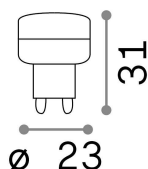

General info

Lampadine e accessori - Lampadine g9

Ean	8021696270104
Item	G9 1.7W 170Lm 3000K
Installation	Light bulb
Guarantee	5 years
Gross weight	0.02 kg
Volume	2.2e-05 m ³

Technical info

Net weight	0.01 kg
Insulation class	-
Compliance	CE
Power output	220-240 V AC 50 Hz
Dimmer	Non-dimmable, On-Off
Power supply	Not required

Source info

Power	2W
Emission	Diffuse
Max consumption	max 1,70 W
CCT	3000 K
Duration LED (t. 25°C)	25000 h
CRI	> 80
Light beam	150 lm
Useful light flux	150 lm
Standby power	< 0.50