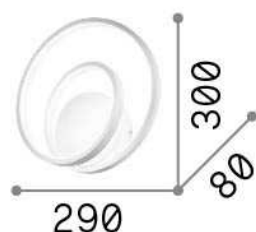

General info

DECORATIVO - Wall

Indoor wall mounted lamp with integrated LED sources and diffuse light emission

Ean	8021696269399
Item	OZ AP ON-OFF NERO
Installation	Wall
Guarantee	5 years
Gross weight	1.83 kg
Volume	0.0248 m ³

Source info

Integrated source	Integrated LED module
Replaceable source	No
Power	LED 28 W
Emission	Diffuse
Max consumption	max 28 W
Features LED	LED SMD
CCT	3000 K
Duration LED (t. 25°C)	30000 h
CRI	> 80
Light beam	120°
Light beam flux	2500 lm
Useful light flux	1060 lm
Photobiological risk	1
Standby power	< 0.50 W