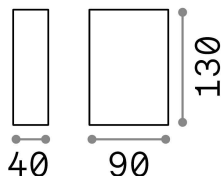

General info

Outdoor - Wall

Outdoor wall mounted lamp with multiple sources and direct/indirect light emission

Ean	8021696269221
Item	TETRIS-2 AP2 BIANCO
Installation	Wall
Guarantee	5 years
Gross weight	0.6 kg
Volume	0.001755 m ³

Technical info

Net weight	0.52 kg
Insulation class	I
Protection index	IP44
Compliance	CE
Operating temperature	-
Dimmer	Non-dimmable
Power output	220-240 V AC
Power supply	Not required

Source info

Integrated source	Light bulb (not included)
Replaceable source	Replaceable
Power	G9 max 2 x 15 W
Emission	Direct + Indirect
Max consumption	-
Recommended bulb	G9 3.0W 4000K CRI80