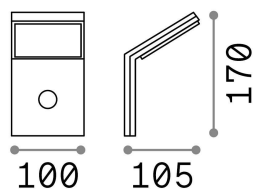

General info

Outdoor - Wall

Outdoor wall mounted lamp with integrated LED sources and direct light emission

Ean	8021696269146
Item	STYLE AP SENSOR BIANCO 3000K
Installation	Wall
Guarantee	5 years
Gross weight	0.48 kg
Volume	0.00184 m ³

Source info

Integrated source	Integrated LED module
Replaceable source	No
Power	LED 9,5 W
Emission	Direct
Max consumption	max 9,5 W
Features LED	LED SMD
CCT	3000 K
Duration LED (t. 25°C)	35000 h
CRI	> 80
Light beam	120°
Light beam flux	1050 lm
Useful light flux	870 lm
Standby power	< 0.50 W