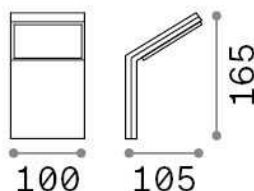

General info

Outdoor - Wall lamps

Ean	8021696269139
Item	STYLE AP BIANCO 3000K
Installation	Wall lamps
Guarantee	5 years
Gross weight	0.48 kg
Volume	0.00184 m ³

Technical info

Net weight	0.39 kg
Insulation class	I
Protection index	IP54
Compliance	CE
Operating temperature	-15° ~ +45 °C
Dimmer	NO, On-Off
Power output	100-240 V AC 50/60 Hz
Power supply	In-built, included Replaceable (by qualified operators only), electronic
Load resistance	IK06

Source info

Integrated source	Integrated LED module
Replaceable source	No
Power	9 W
Emission	Direct
Max consumption	max 9,00 W
Features LED	LED SMD
CCT LED	3000 K
Duration LED (t. 25°C)	30000 h
CRI	> 80
Light beam	120°
Light beam flux	1050 lm
Useful light flux	920 lm