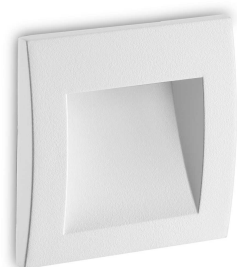

General info

Outdoor - Recessed lights

Outdoor wall mounted lamp with integrated LED sources and direct asymmetrical light emission

Ean	8021696268996
Item	WIRE 1.5W BIANCO
Installation	Wall
Guarantee	5 years
Gross weight	0.26 kg
Volume	0.000937 m ³