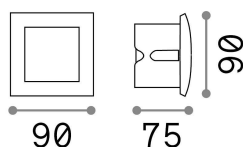

General info

Outdoor - Recessed lights

Outdoor wall mounted lamp with integrated LED sources and direct asymmetrical light emission

Ean	8021696268996
Item	WIRE 1.5W BIANCO
Installation	Wall
Guarantee	5 years
Gross weight	0.26 kg
Volume	0.000937 m ³

Source info

Integrated source	Integrated LED module
Replaceable source	No
Power	LED 1,5 W
Emission	Direct Asymmetrical
Max consumption	max 1,50 W
Features LED	LED SMD
CCT	3000 K
Duration LED (t. 25°C)	20000 h
CRI	> 80
Light beam flux	55 lm
Useful light flux	20 lm
Standby power	< 0.50 W