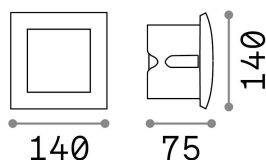

General info

Outdoor - Recessed lights

Outdoor wall mounted lamp with integrated LED sources and direct asymmetrical light emission

Ean	8021696268989
Item	WIRE 4.0W BIANCO
Installation	Wall
Guarantee	5 years
Gross weight	0.53 kg
Volume	0.0018 m ³

Source info

Integrated source	Integrated LED module
Replaceable source	No
Power	LED 4 W
Emission	Direct Asymmetrical
Max consumption	max 4,00 W
Features LED	LED SMD
CCT	3000 K
Duration LED (t. 25°C)	20000 h
CRI	> 80
Light beam flux	200 lm
Useful light flux	70 lm
Standby power	< 0.50 W