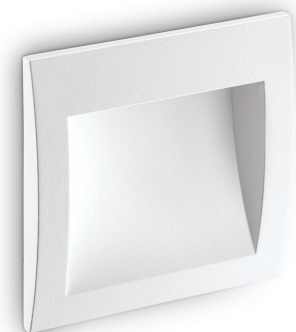

General info

Outdoor - Recessed lights

Outdoor wall mounted lamp with integrated LED sources and direct asymmetrical light emission

Ean	8021696268989
Item	WIRE 4.0W BIANCO
Installation	Wall
Guarantee	5 years
Gross weight	0.53 kg
Volume	0.0018 m ³