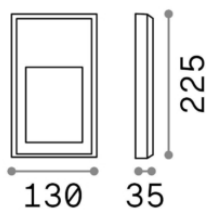

General info

Outdoor - Wall

Outdoor wall mounted lamp with integrated LED sources and direct asymmetrical light emission

Ean	8021696268354
Item	FEBE-2 AP ANTRACITE
Installation	Wall
Guarantee	5 years
Gross weight	0.85 kg
Volume	0.002016 m ³

Technical info

Net weight	0.76 kg
Insulation class	I
Protection index	IP65
Operating temperature	-15° ~ +45 °C
Dimmer	Non-dimmable, On-Off
Power output	220-240 V AC 50/60 Hz
Power supply	In-built, included
	YES (by qualified operators only), electronic
Load resistance	IK06

Source info

Integrated source	Integrated LED module
Repleaceable source	-
Power	LED 6W
Emission	Direct Asymmetrical
Max consuption	max 6,00 W
Features LED	LED SMD
CCT	3000 K
Duration LED (t. 25°C)	20000 h
CRI	> 80
SDCM	3
Light beam flux	500 lm
Useful light flux	140 lm
Standby power	< 0.50