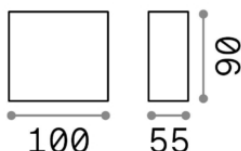

General info

Outdoor - Wall

Outdoor wall mounted lamp with integrated LED sources and direct/indirect light emission

Ean	8021696268316
Item	ARGO AP BIANCO 4000K
Installation	Wall
Guarantee	5 years
Gross weight	0.64 kg
Volume	0.001296 m ³

Source info

Integrated source	Integrated LED module
Repleaceable source	-
Power	LED 10W
Emission	Direct + Indirect
Max consupption	max 10,00 W
Features LED	LED COB CREE
CCT	4000 K
Duration LED (t. 25°C)	20000 h
CRI	> 80
SDCM	3
Light beam	85+85°
Light beam flux	1150 lm
Useful light flux	900 lm
Photobiological risk	2
Standby power	< 0.50